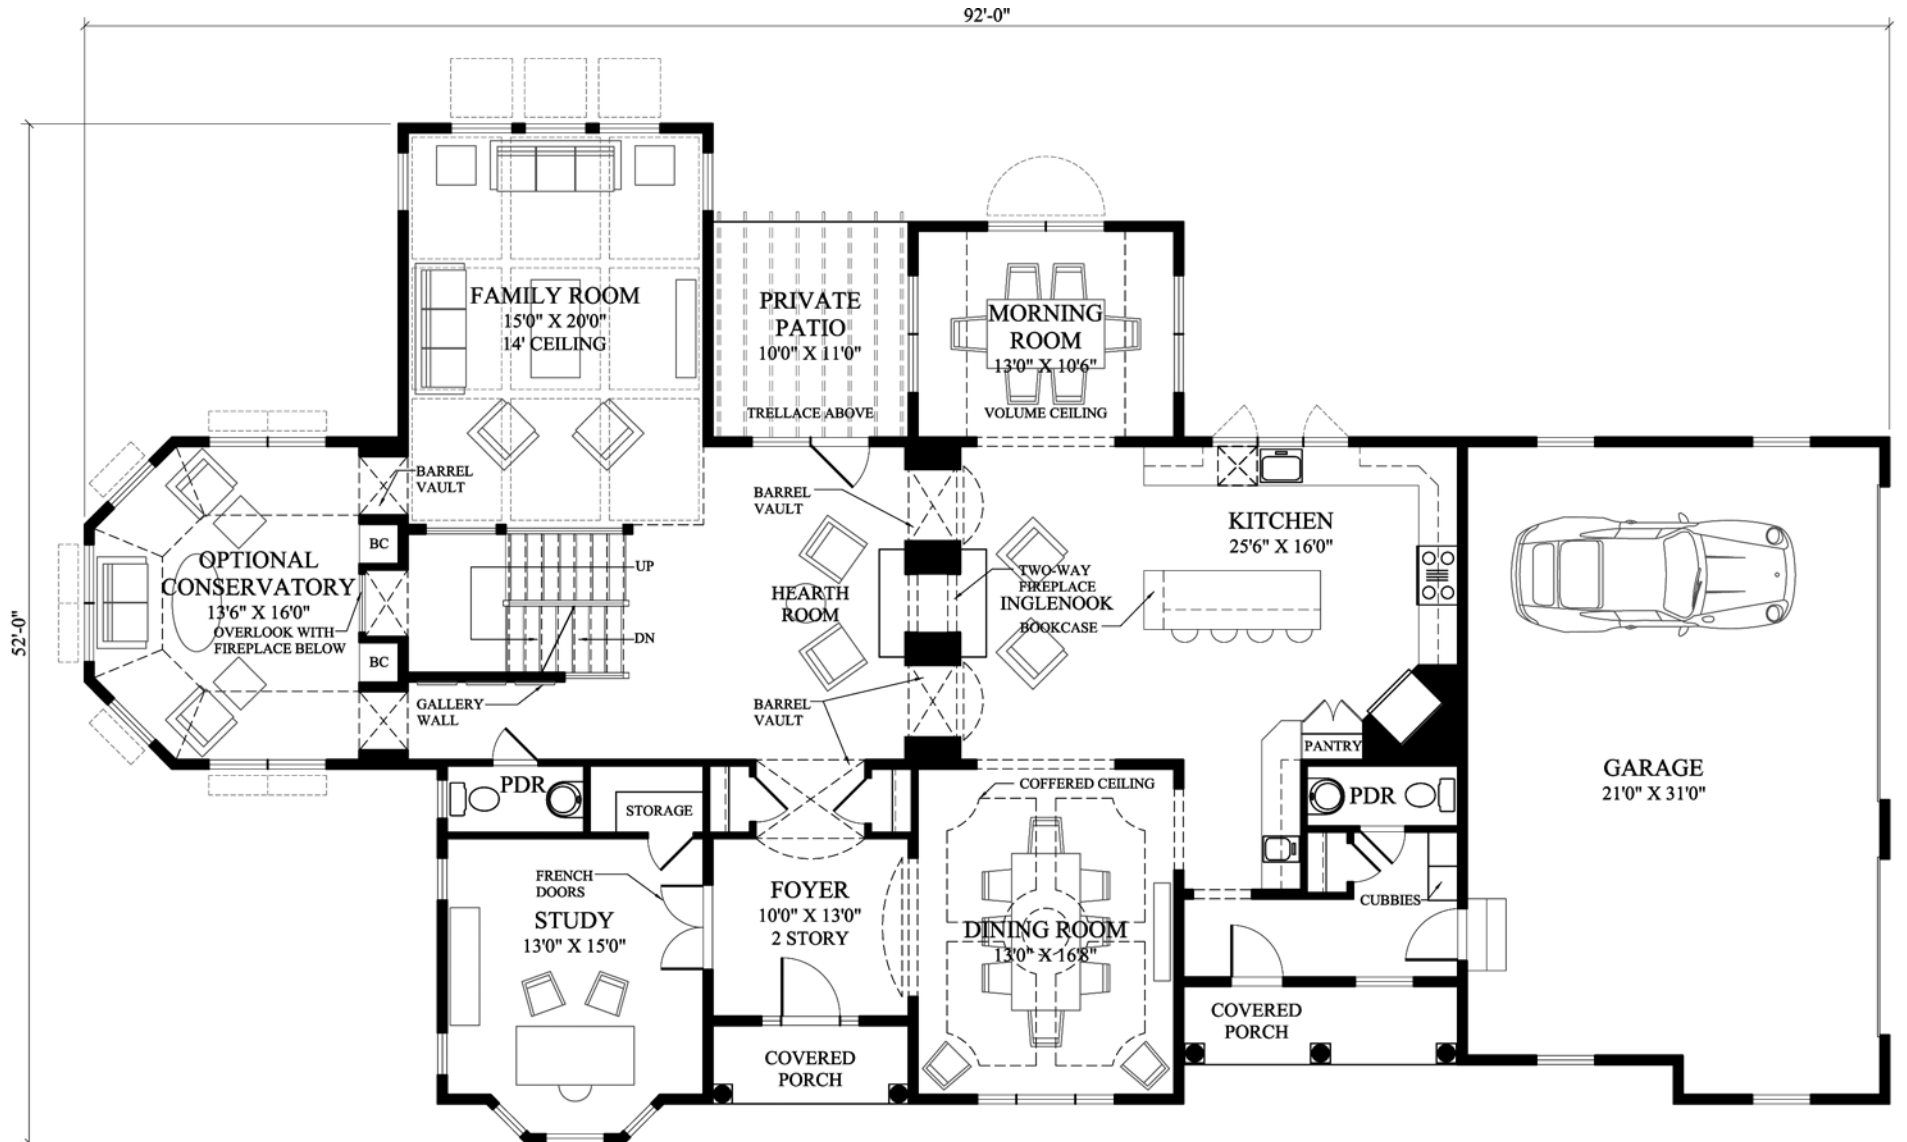

The Bradley

4085 S.F.

Barley
CUSTOM HOMES

Barley Custom Homes
46 Barley Road • Ivyland, PA 18974 • 215.396.9652
www.barleyhomes.com

First Floor

2155 S.F. (Garage 713 S.F.)

Optional Attic

Conservatory - 250 S.F.

Family Studio - 250 S.F.

Guest Suite - 250 S.F.