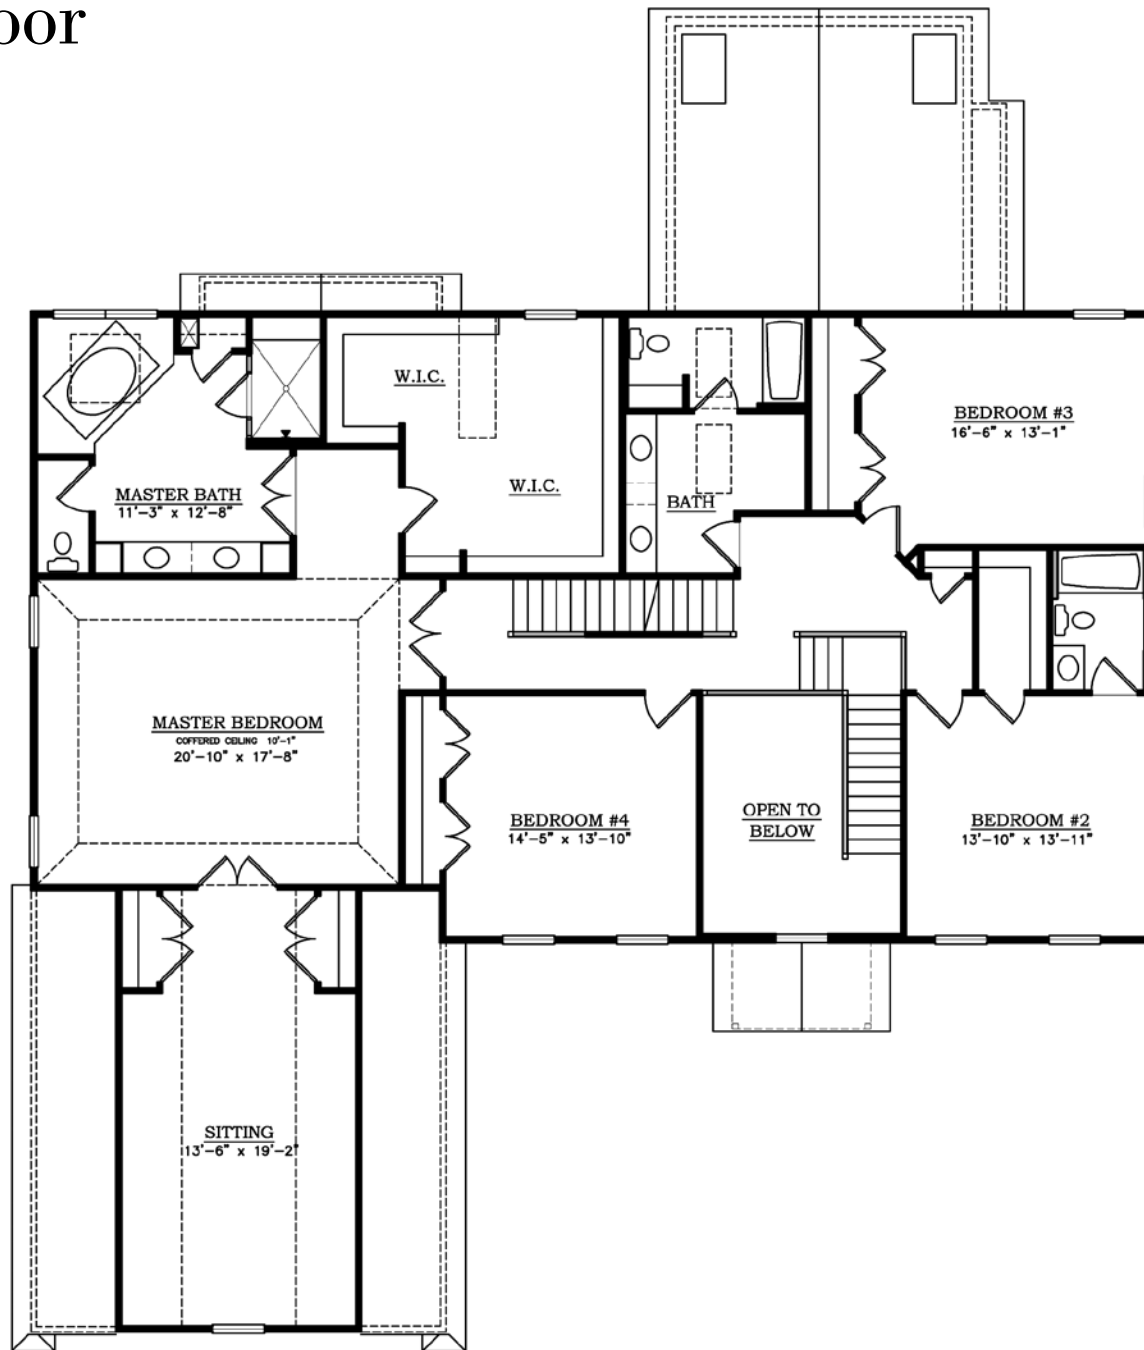

The Wrightstown

4774 S.F.

Barley
CUSTOM HOMES

Barley Custom Homes
46 Barley Road • Ivyland, PA 18974 • 215.396.9652
www.barleyhomes.com

First Floor

2301 S.F.

Second Floor

2473 S.F.

Optional Bonus Room

753 S.F.