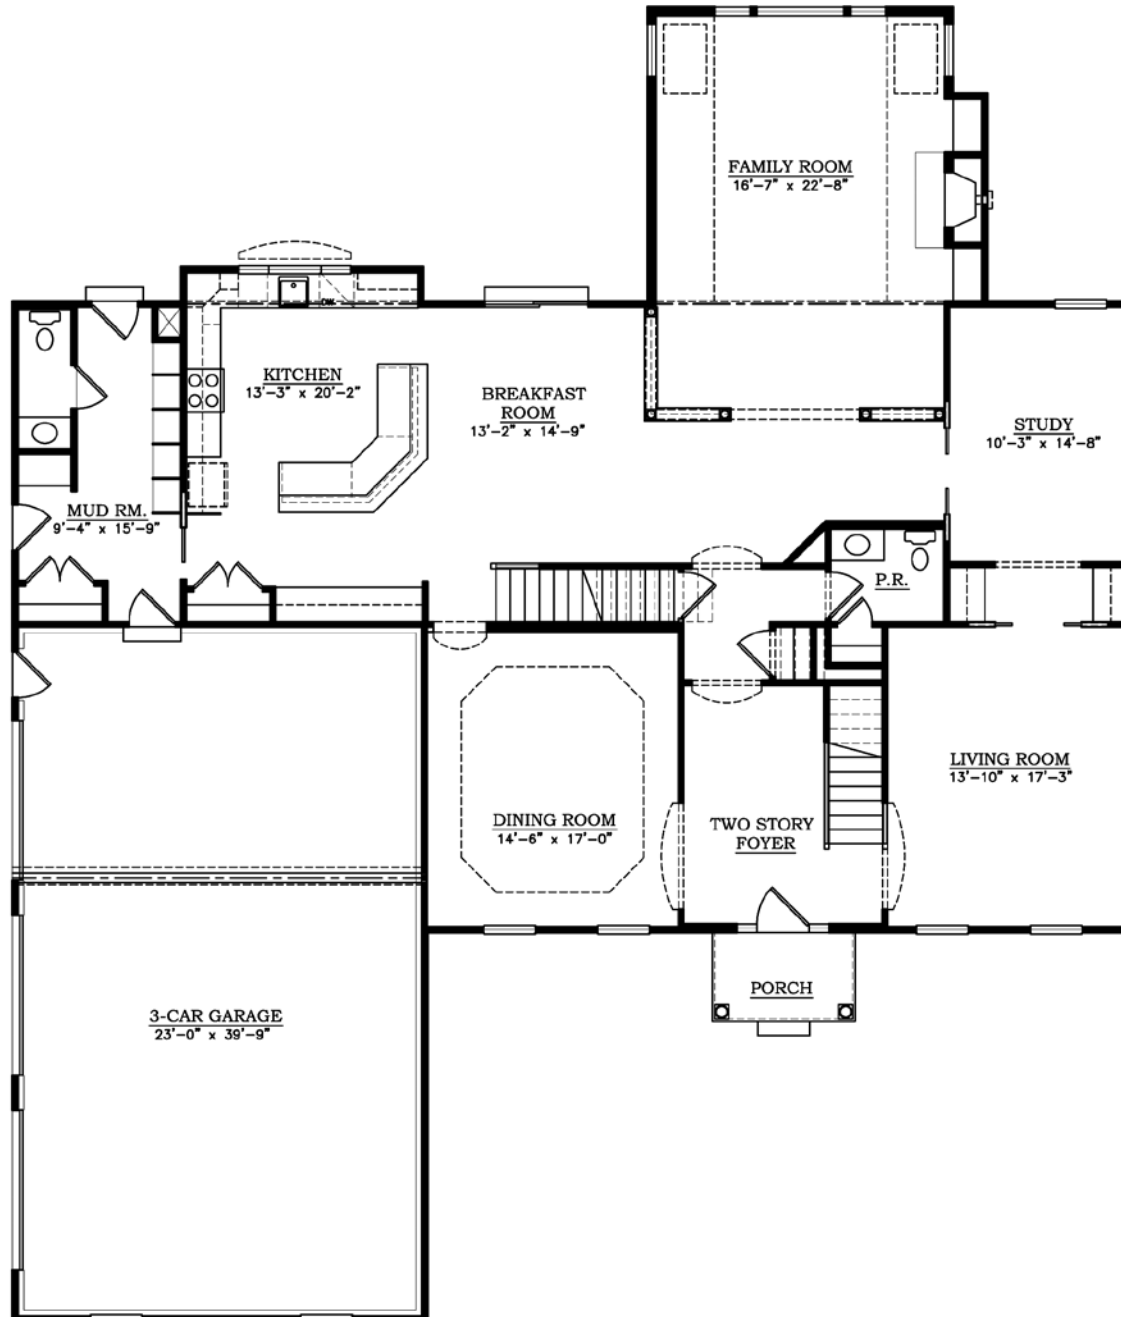

The Wrightstown

4774 S.F.

Barley
CUSTOM HOMES

Barley Custom Homes
46 Barley Road • Ivyland, PA 18974 • 215.396.9652
www.barleyhomes.com

First Floor

2301 S.F.

Second Floor

2473 S.F.

Optional Bonus Room

753 S.F.